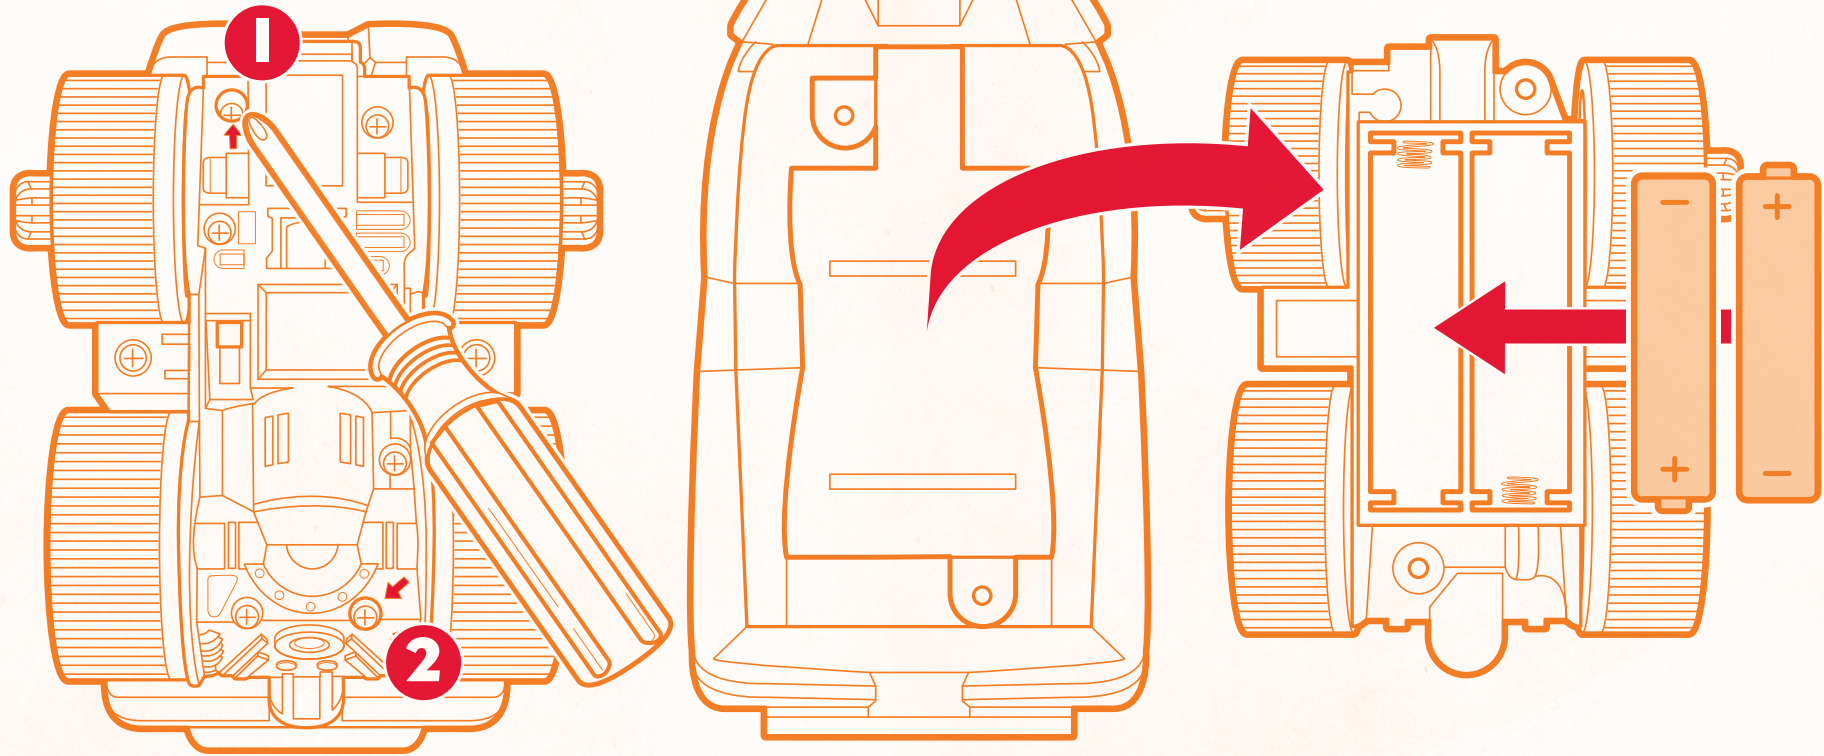

# PLAY:

**NOTE:** For best performance use  
on a hard, smooth surface.

**Tip:** You can press the  
button to make the  
action stop. Press it  
again to restart.

**Tip:** To remove CHUCK from the rig  
lift him straight up.

### **TO REPLACE BATTERIES:**

Using a Phillips/cross head screwdriver (not included), loosen screws as shown. Screws will remain attached to undercarriage. Remove and discard old batteries. Insert 2 x 1.5V "AA" or LR6 size alkaline batteries (not included). Replace undercarriage and tighten screws.